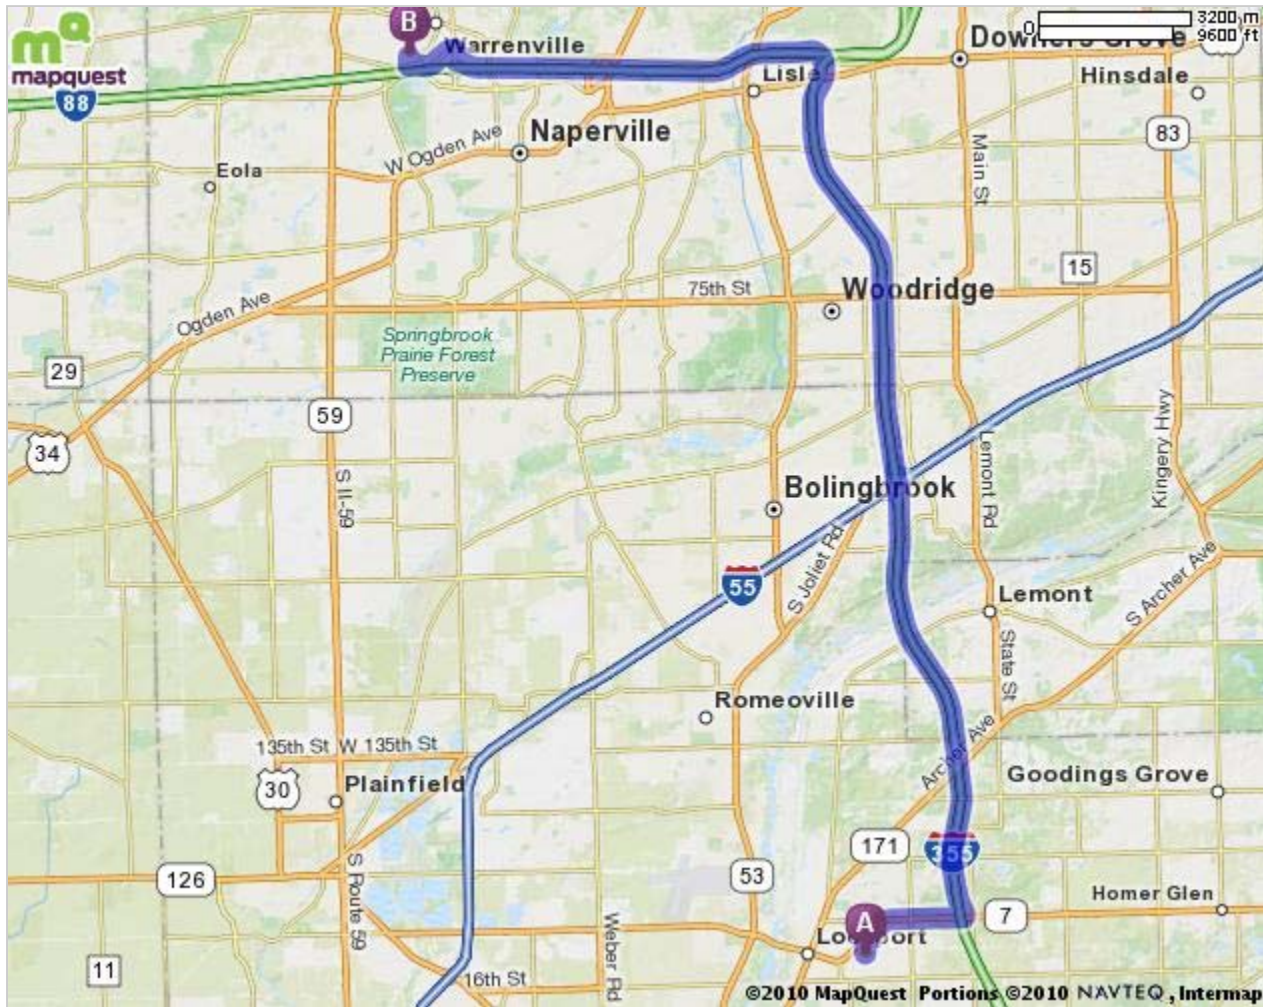

END

Woodland School - (630) 393-0568
4S208 Curtis Ave, Warrenville, IL 60555

Total Travel Estimate : 24.36 miles - about 33 minutes

Route Map [Hide](#)

All rights reserved. Use subject to [License/Copyright](#) | [Map Legend](#)

Directions and maps are informational only. We make no warranties on the accuracy of their content, road conditions or route usability or expeditiousness. You assume all risk of use. MapQuest and its suppliers shall not be liable to you for any loss or delay resulting from your use of MapQuest. Your use of MapQuest means you agree to our [Terms of Use](#)