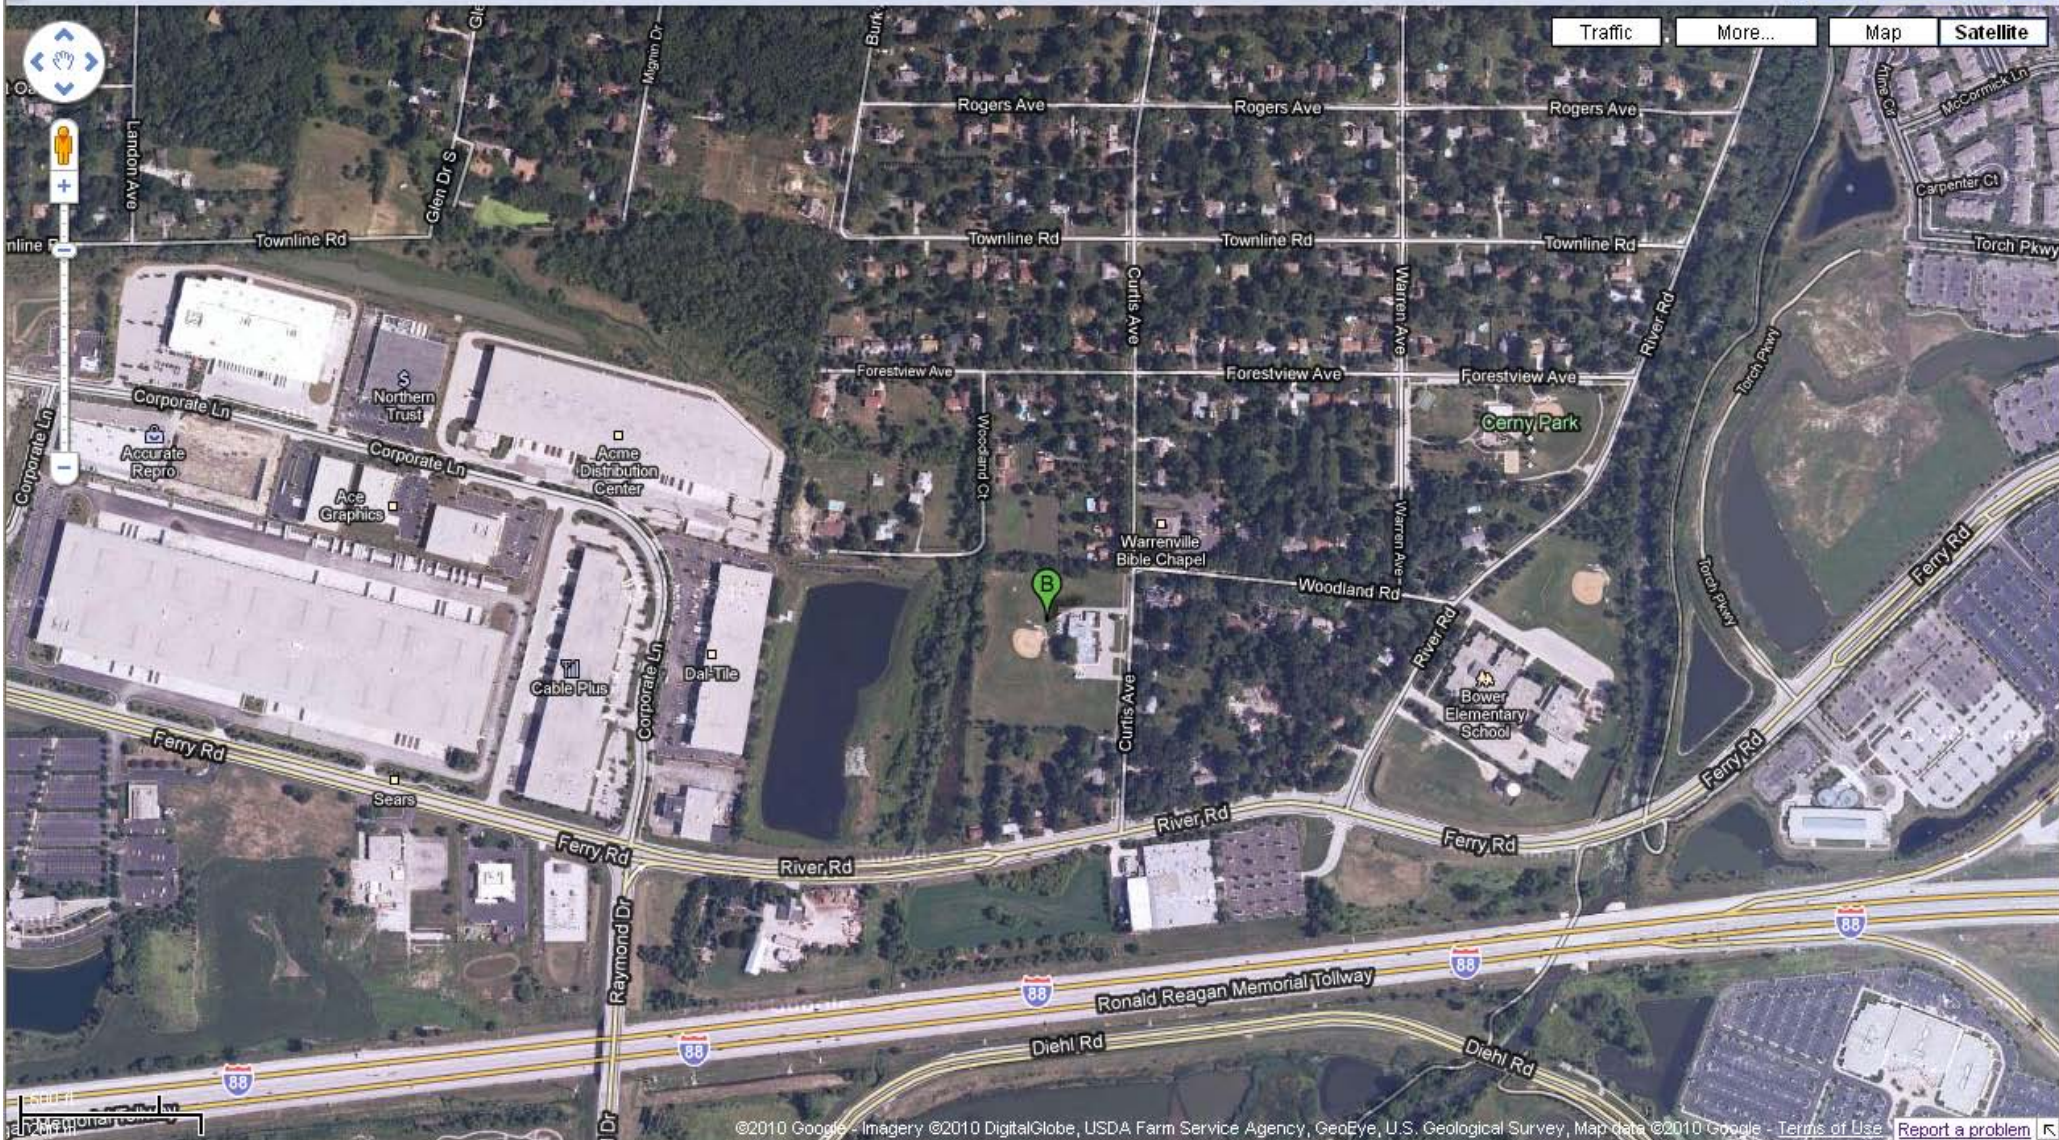

45208 Curtis Ave, Warrenville, IL 60555-3803

Search Maps

Show search options

Find businesses, addresses and places of interest.

Print Send Link

Notes

## Trip to Woodland School

4S208 Curtis Ave, Warrenville,  
IL 60555 - (630) 393-0568

24.36 miles - about 33 minutes

### Lockport, IL 60441

- |   |  |            |
|---|--|------------|
|    | 1. Start out going <b>EAST</b> on <b>E 8TH ST</b> toward <b>SUMMIT DR.</b>                         | go 0.0 mi  |
|    | 2. Turn <b>LEFT</b> onto <b>SUMMIT DR.</b>   | go 0.3 mi  |
|       | 3. Turn <b>RIGHT</b> onto <b>E 9TH ST / IL-7</b> . Continue to follow <b>IL-7 E.</b>               | go 1.7 mi  |
|   | 4. Turn <b>LEFT</b> to take the <b>I-355-TOLLWAY N</b> ramp toward <b>WEST SUBURBS.</b>            | go 0.5 mi  |
|   | 5. Merge onto <b>I-355 N</b> (Portions toll).  | go 13.8 mi |
|   | 6. Merge onto <b>I-88 W / RONALD REAGAN MEMORIAL TOLLWAY</b> toward <b>AURORA</b> (Portions toll). | go 6.5 mi  |
|    | 7. Take the <b>WINFIELD ROAD</b> exit.   | go 0.4 mi  |
|    | 8. Take the ramp toward <b>WARRENVILLE.</b>  | go 0.0 mi  |
|    | 9. Merge onto <b>WINFIELD RD.</b>  | go 0.2 mi  |
|    | 10. Turn <b>LEFT</b> onto <b>FERRY RD / CR-3 W.</b> Continue to follow <b>CR-3 W.</b>              | go 0.9 mi  |
|    | 11. Turn <b>RIGHT</b> onto <b>CURTIS AVE.</b>  | go 0.2 mi  |
|   | 12. <b>4S208 CURTIS AVE</b> is on the <b>LEFT.</b>   | go 0.0 mi  |

END

**Woodland School - (630) 393-0568**  
**4S208 Curtis Ave, Warrenville, IL 60555**

Total Travel Estimate : 24.36 miles - about 33 minutes