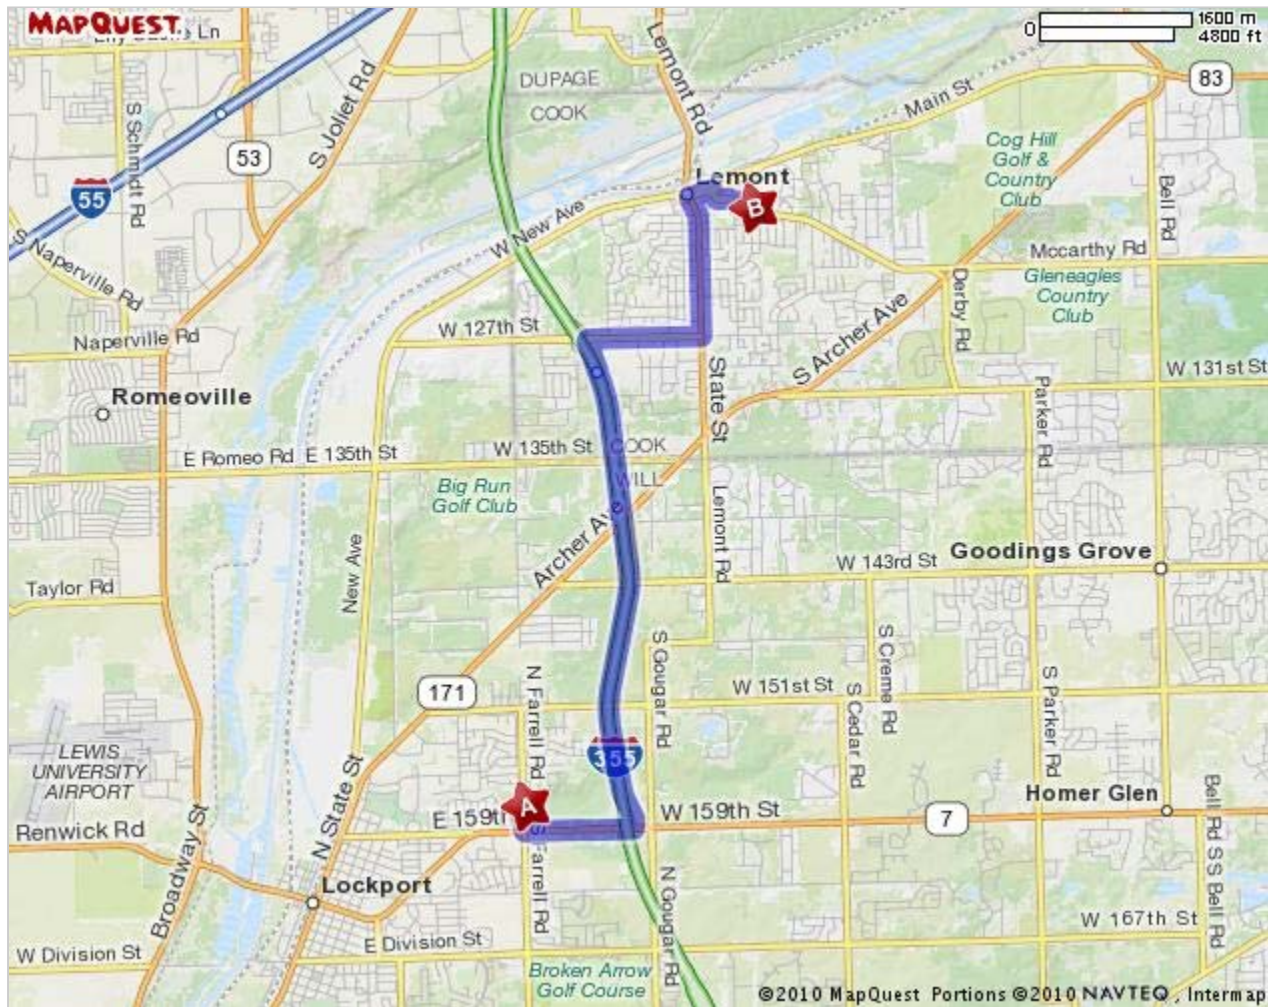

800 McCarthy Rd, Lemont, IL 60439-4078

Total Travel Estimate : 7.73 miles - about 15 minutes

Route Map [Hide](#)

[All rights reserved. Use subject to License/Copyright](#) | [Map Legend](#)

Directions and maps are informational only. We make no warranties on the accuracy of their content, road conditions or route usability or expeditiousness. You assume all risk of use. MapQuest and its suppliers shall not be liable to you for any loss or delay resulting from your use of MapQuest. Your use of MapQuest means you agree to our [Terms of Use](#)