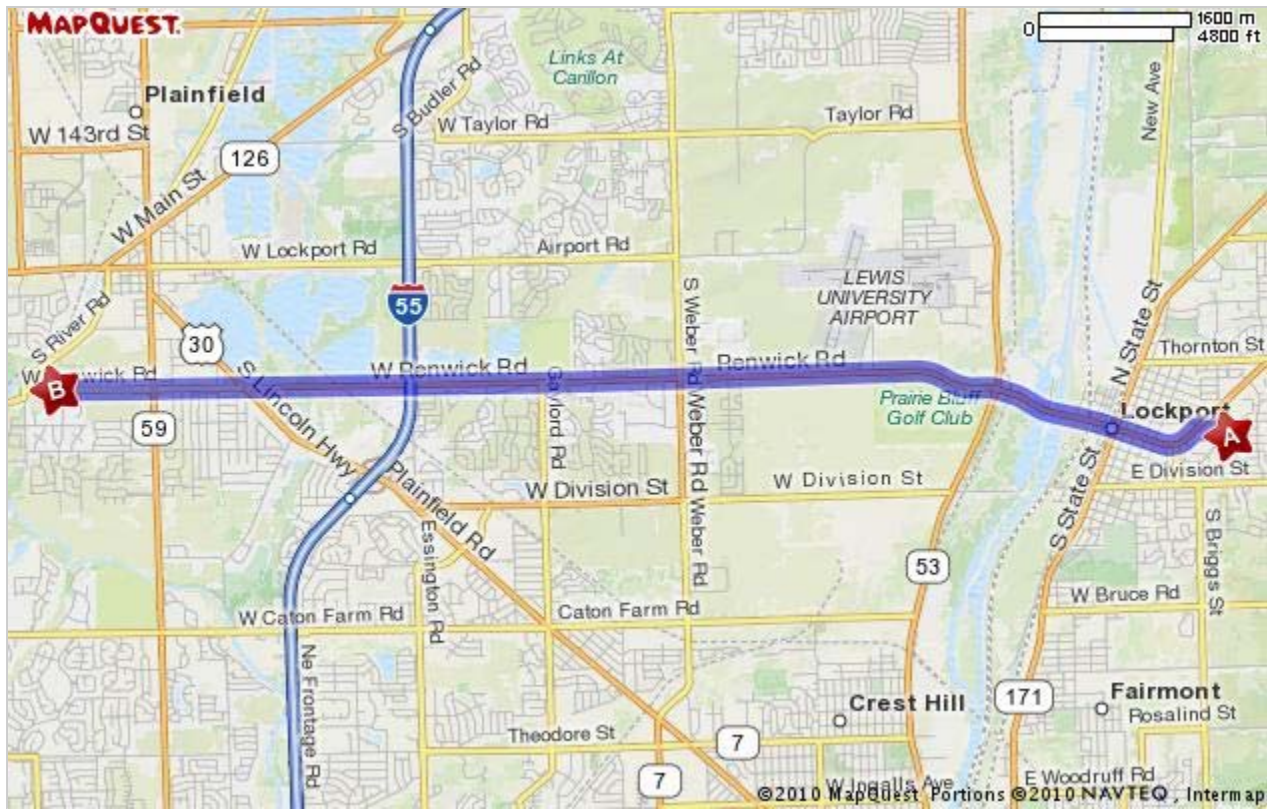

Google maps

1200 West Renwick Road, Plainfield, Illinois

Search Maps

Show search options

Find businesses, addresses and places of interest.

Print Send Link

Traffic More... Map Satellite

200 ft 100 m

MAPQUEST.

Notes

Trip to 1200 W Renwick Rd

Plainfield, IL 60544-8856

9.29 miles - about 17 minutes

Lockport, IL 60441

1. Start out going **WEST** on **E 8TH ST** toward **ADAMS ST.**

go 0.2 mi

2. Turn **LEFT** onto **E 9TH ST / IL-7.**

go 1.7 mi

3. **E 9TH ST / IL-7** becomes **RENWICK RD.**

go 0.5 mi

4. Stay **STRAIGHT** to go onto **RENWICK RD / CR-36.** Continue to follow **CR-36.**

go 6.8 mi

5. **1200 W RENWICK RD.**

go 0.0 mi

1200 W Renwick Rd, Plainfield, IL 60544-8856

Total Travel Estimate : 9.29 miles - about 17 minutes

Route Map [Hide](#)

[All rights reserved. Use subject to License/Copyright](#) | [Map Legend](#)